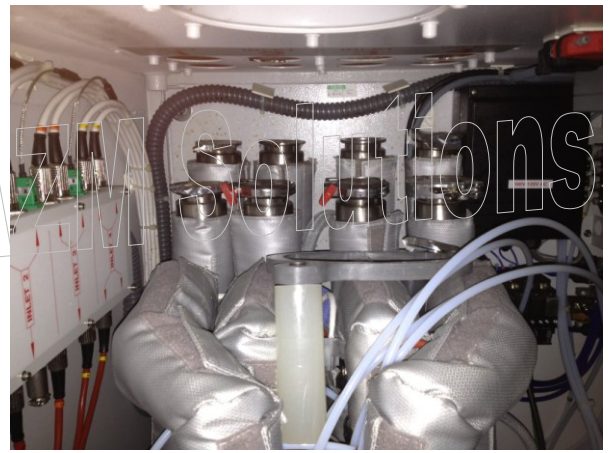

BAZM Solutions BAZM Solutions